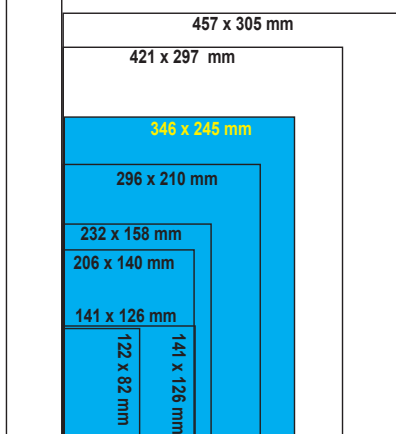

Details:

Content	75g
Size	346 x 245 x 10 mm
Packaging	25 pcs/carton
Delivery time	4 weeks
Minimum quantity	300 pieces
Printing cost	150 € - CMYK
New mould	400 € (one design) 500 € (2-24 designs) complicated motives on request

pcs	€/pcs
300	3,89
500	2,80
1.000	2,20
2.500	1,79
5.000	1,60
7.500	1,57
10.000	1,53
15.000	1,38
20.000	1,34