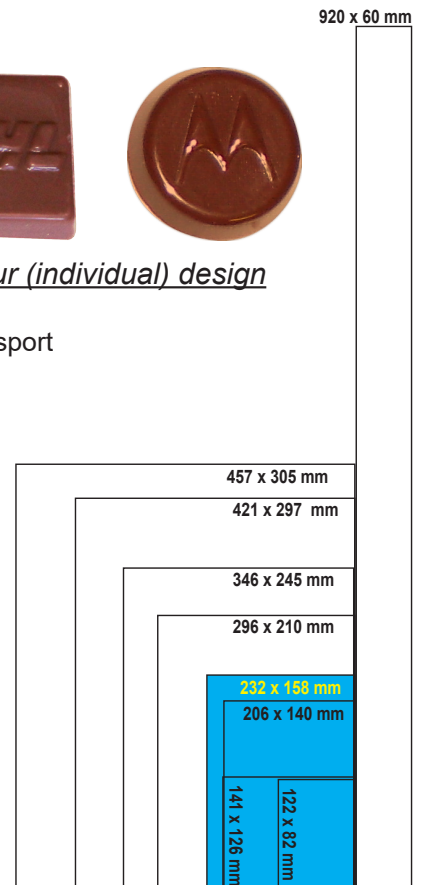

pcs €/pcs

	16g, 17g
100	7,50
200	4,17
300	3,03
500	2,04
1.000	1,47
2.500	1,11
5.000	0,94
7.500	0,82
10.000	0,77
15.000	0,53
20.000	0,52

141 x 126 x 16 mm

ADVENT CALENDAR A6

40g, 24 doors

Standard design

- it is possible to pack the products into white micro-wool packaging for postal transport

pcs €/pcs

100	7,58
200	4,25
300	3,11
500	2,12
1.000	1,55
2.500	1,18
5.000	1,01
7.500	0,90
10.000	0,85
15.000	0,72
20.000	0,70

ADVENT CALENDAR A5 REAL

206 x 140 x 10 mm

40g, 24 doors

920 x 60 mm

Standard design

232 x 158 x 10 mm

ADVENT CALENDAR A5+

75g, 24 doors

Standard design

Your (individual) design

- it is possible to pack the products into white micro-wool packaging for postal transport

Details:

Content	75g
Size	232 x 158 x 10 mm
Packaging	35 pcs/carton
Delivery time	4 weeks
Minimum quantity	200 pieces
Printing cost	150 € - CMYK
New mould	400 € (one design) 500 € (2-24 designs) complicated motives on request

pcs €/pcs

200	5,58
300	3,38
500	2,35
1.000	1,78
2.500	1,39
5.000	1,18
7.500	1,11
10.000	1,08
15.000	0,92
20.000	0,90

ADVENT CALENDAR A5+ (CLOUD), 75g, 24 doors

232 x 158 x 10 mm

Standard design

Your (individual) design