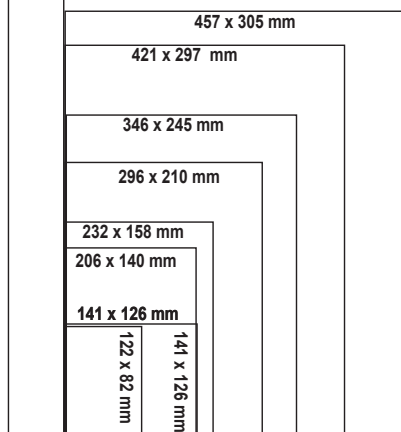

263 x 263 mm

- 24 pieces of small 5g chocolates
- possible 24 different designs on wrapper chocolates

Details:

Content	120g
Size	263 x 263 x 35 mm
Packaging	30 pcs/carton
Delivery time	4 weeks
Minimum quantity	500 pieces
Printing cost	150 € (box), 150 € (chocolate), 150 € (back side of calendar) - CMYK
New mould	500 € (chocolate) 400 € (blister tray)

pcs	€/pcs
500	10,58
1.000	8,91
2.500	7,33
5.000	6,54
10.000	5,60

300 x 300 x 10 mm

ADVENT CALENDAR

OCTAGON 75g, 22 or 24 doors

Your (individual) design

920 x 60 mm

300 x 300 mm

Details: