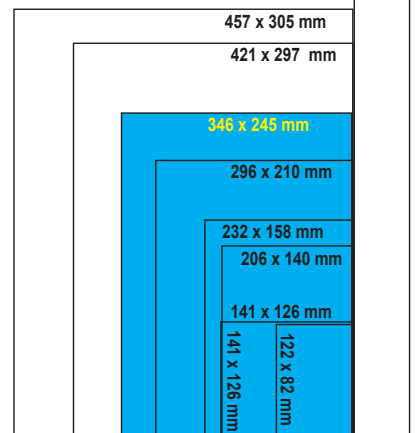

pcs €/pcs

300	3,89
500	2,80
1.000	2,20
2.500	1,79
5.000	1,60
7.500	1,57
10.000	1,53
15.000	1,27
20.000	1,24

ADVENT CALENDAR A4+

346 x 245 x 10 mm

75g, 24 doors

920 x 60 mm

Standard design

Your (individual) design

pcs	€/pcs
300	3,89
500	2,80
1.000	2,20
2.500	1,79
5.000	1,60
7.500	1,57
10.000	1,53
15.000	1,38
20.000	1,34

346 x 245 x 10 mm

ADVENT CALENDAR A4+

75g, 23 + 1 doors

Standard design

Your (individual) design

920 x 60 mm

- special size of the door No. 24: 70 x 34 mm
- it is possible to pack the products into white micro-wool packaging for postal transport

Details:

Content	75g
Size	346 x 245 x 10 mm
Packaging	25 pcs/carton
Delivery time	4 weeks
Minimum quantity	300 pieces
Printing cost	150 € - CMYK
New mould	400 € (one design) 500 € (2-24 designs) complicated motives on request

pcs	€/pcs
300	4,30
500	3,04
1.000	2,46
2.500	2,00
5.000	1,82
7.500	1,79
10.000	1,74
15.000	1,52
20.000	1,48

ADVENT CALENDAR A4+

346 x 245 x 10 mm

75g, 30 doors or 31 doors

920 x 60 mm

Standard design

Your (individual) design