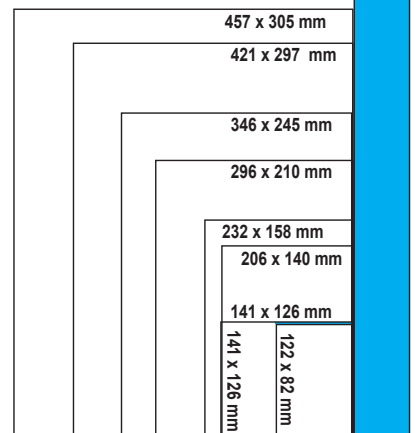

Details:

Content	100 g
Size	920 x 75 x 62 x 50 mm
Packaging	6 pcs/carton
Delivery time	4 weeks
Minimum quantity	500 pieces
Printing cost	150 € - CMYK
New mould	400 € (one design) 500 € (2-24 designs) complicated motives on request

pcs	€/pcs
500	7,06
1.000	5,41
2.500	4,33
5.000	3,94
10.000	3,82