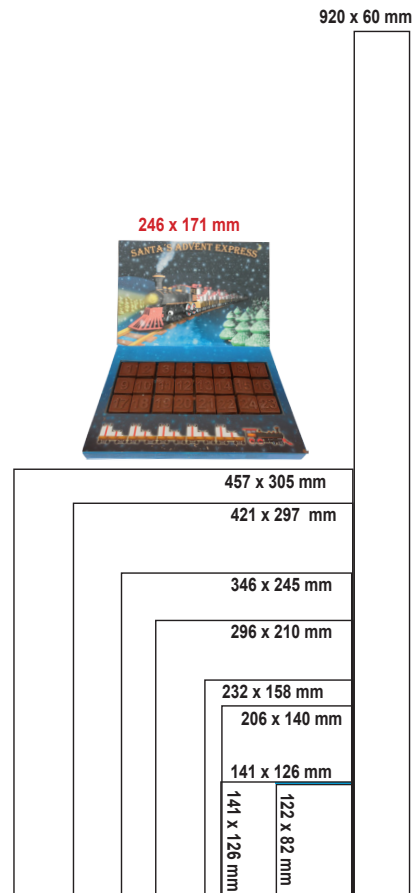

	pcs	€/pcs
	100	5,63
	300	4,63
	500	3,75
	1.000	3,05
	2.500	2,67
	5.000	2,49
	10.000	2,38

ADVENT CALENDAR METRE

920 x 60 x 10 mm

75g, 24 doors

920 x 60 mm

Standard design

Your (individual) design

Details:

pcs	€/pcs
500	5,85
1.000	4,98
2.500	4,40
5.000	3,69
10.000	3,22

920 x 75 x 62 x 50 mm

ADVENT CALENDAR

TRIANGLE 100 g, 2 x 24 doors

Standard design

Your (individual) design

920 x 75 mm

Details:

246 x 171 x 26 mm

ADVENT CALENDAR

CHOCO MESSAGE 125 g, 24 choco

Standard design

920 x 60 mm

Details:

Content	125 g
Size	246 x 171 x 26 mm
Packaging	20 pcs/carton
Delivery time	4 weeks
Minimum quantity	100 pieces
Printing cost	150 € - CMYK
New mould	400 € (one design) 500 € (2-24 designs) complicated motives on request

pcs €/pcs

100	11,70
250	7,62
500	6,54
1.000	5,45
2.500	5,22
5.000	5,03
7.500	4,92
10.000	4,80

ADVENT CALENDAR

165 x 147 x 170 mm

SMALL COTTAGE 17g, 24 doors

920 x 60 mm

165 x 147 mm

Standard design