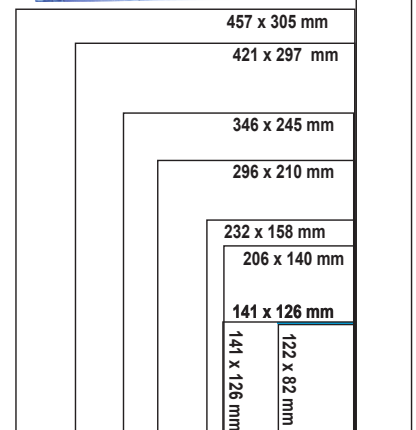

920 x 60 mm

- advent calendar special shaped according to your wish

244 x 344 mm

Details:

Content	50g
Size of blister	244 x 344 x 10 mm
Packaging	different
Delivery time	4 weeks
Minimum quantity	100 pieces
Printing cost	150 € - CMYK
New mould	400 € (one design) 500 € (2-24 designs) complicated motives on request
New cutting tools	600 €

	pcs	€/pcs
	100	5,63
	300	4,63
	500	3,75
	1.000	3,05
	2.500	2,67
	5.000	2,49
	10.000	2,38

ADVENT CALENDAR METRE

920 x 60 x 10 mm

75g, 24 doors

920 x 60 mm

Standard design

Your (individual) design

Details: