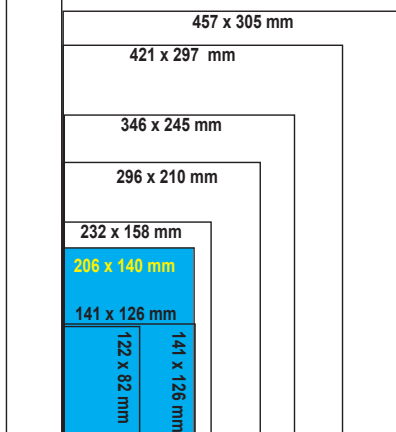

Details:

Content	40g
Size	206 x 140 x 10 mm
Packaging	20 pcs/carton
Delivery time	4 weeks
Minimum quantity	100 pieces
Printing cost	150 € - CMYK
New mould	400 € (one design) 500 € (2-24 designs) complicated motives on request