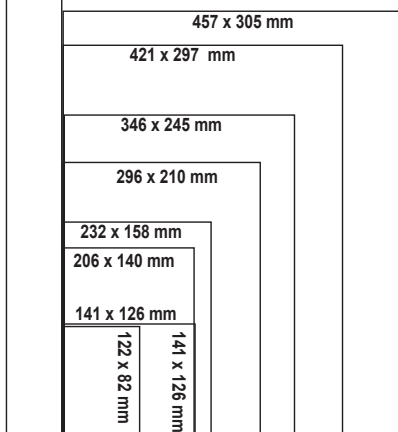

	pcs	€/pcs
	500	5,57
	1.000	4,54
	2.500	3,59
	5.000	3,01
	10.000	2,78

ADVENT CALENDAR SPECIAL

205 x 135 x 10 mm

SHAPED WITH BLISTER TRAY A5 40g.

24 doors

Blister tray format A5 40g
(individual design)

920 x 60 mm

244 x 344 mm

Standard design

Your (individual) design

- advent calendar special shaped according to your wish
- size of blister tray: 244 x 344 x 10 mm

Details:

Content	40g
Size of blister	205 x 135 mm
Packaging	different
Delivery time	4 weeks
Minimum quantity	100 pieces
Printing cost	150 € - CMYK
New mould	400 € (one design) 500 € (2-24 designs), complicated motives on request
New cutting tools	500 €

pcs €/pcs

100	4,28
300	3,45
500	2,73
1.000	2,14
2.500	1,81
5.000	1,68
10.000	1,51

244 x 344 x 10 mm

ADVENT CALENDAR SPECIAL

SHAPED WITH BLISTER TRAY A4 50g, 24 doors

Standard design

Your (individual) design

	pcs	€/pcs
	100	5,63
	300	4,63
	500	3,75
	1.000	3,05
	2.500	2,67
	5.000	2,49
	10.000	2,38

ADVENT CALENDAR METRE

920 x 60 x 10 mm

75g, 24 doors

920 x 60 mm

Standard design

Your (individual) design

Details: