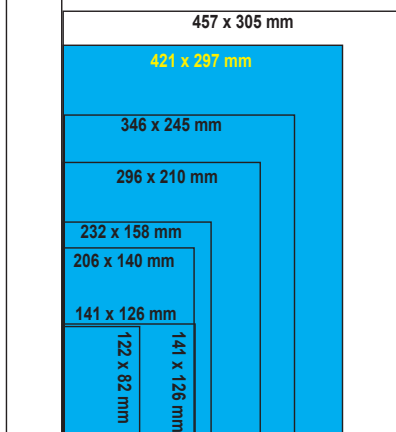

920 x 60 mm

Standard design

Your (individual) design

- it is possible to pack the products into white micro-wool packaging for postal transport