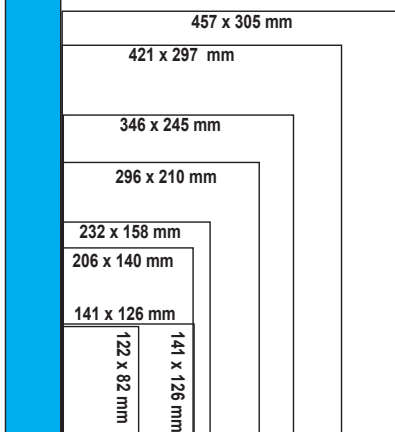

	pcs	€/pcs
	100	5,63
	300	4,63
	500	3,75
	1.000	3,05
	2.500	2,67
	5.000	2,49
	10.000	2,38

ADVENT CALENDAR METRE

920 x 60 x 10 mm

75g, 24 doors

920 x 60 mm

Standard design

Your (individual) design

Details:

pcs	€/pcs
500	5,85
1.000	4,98
2.500	4,40
5.000	3,69
10.000	3,22

920 x 75 x 62 x 50 mm

ADVENT CALENDAR

TRIANGLE 100 g, 2 x 24 doors

Standard design

Your (individual) design

920 x 75 mm

Details:

pcs	€/pcs
500	7,06
1.000	5,41
2.500	4,33
5.000	3,94
10.000	3,82

ADVENT CALENDAR

910 x 60 x 23 mm

BALLS 192g

910 x 60 mm

Standard design

- contains 24 chocolate balls 8g
- aluminum printing 4/0 according to your wishes
- printing of the box 4/0 according to your wishes