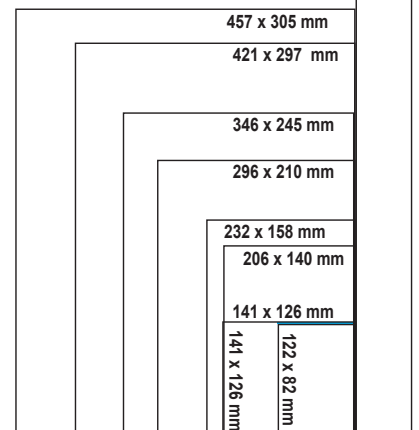

Details:

Content	75g
Size	120 x 120 x 120 mm
Packaging	12 pcs/carton
Delivery time	4 weeks
Minimum quantity	500 pieces
Printing cost	150 € - CMYK
New mould	400 € (one design) 500 € (2-24 designs) complicated motives on request

pcs   €/pcs

500	6,09
1.000	5,21
2.500	4,25
5.000	3,68
10.000	3,44