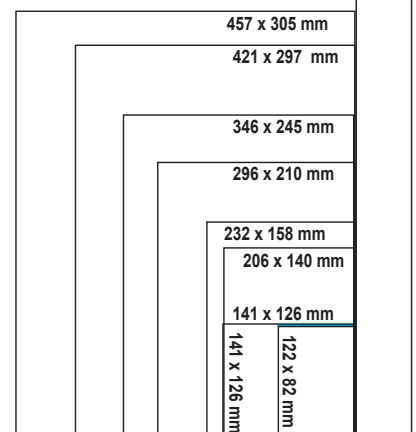

Details:

Content	75g
Size	300 x 300 x 10 mm
Packaging	30 pcs/carton
Delivery time	4 weeks
Minimum quantity	500 pieces
Printing cost	150 € - CMYK
New mould	400 € (one design) 500 € (2-24 designs) complicated motives on request

	pcs	€/pcs
	500	5,57
	1.000	4,54
	2.500	3,59
	5.000	3,01
	10.000	2,78