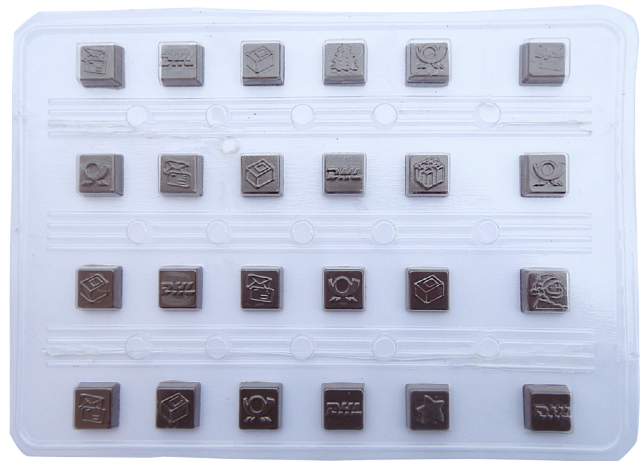

346 x 245 x 10 mm

ADVENT CALENDAR A4+

65g, 24 doors

920 x 60 mm