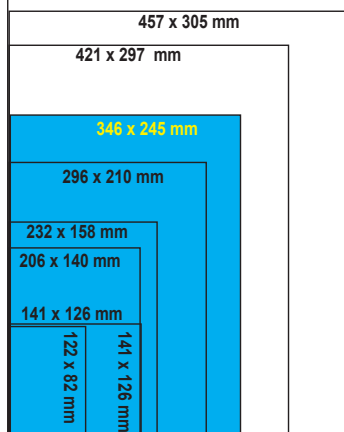

Details:

Content	75g
Size	346 x 245 x 10 mm
Packaging	25 pcs/carton
Delivery time	4 weeks
Minimum quantity	300 pieces
Printing cost	150 € - CMYK
New mould	400 € (one design) 500 € (2-24 designs) complicated motives on request

pcs	€/pcs
300	4,23
500	2,96
1.000	2,38
2.500	1,92
5.000	1,74
7.500	1,72
10.000	1,66
15.000	1,52
20.000	1,48